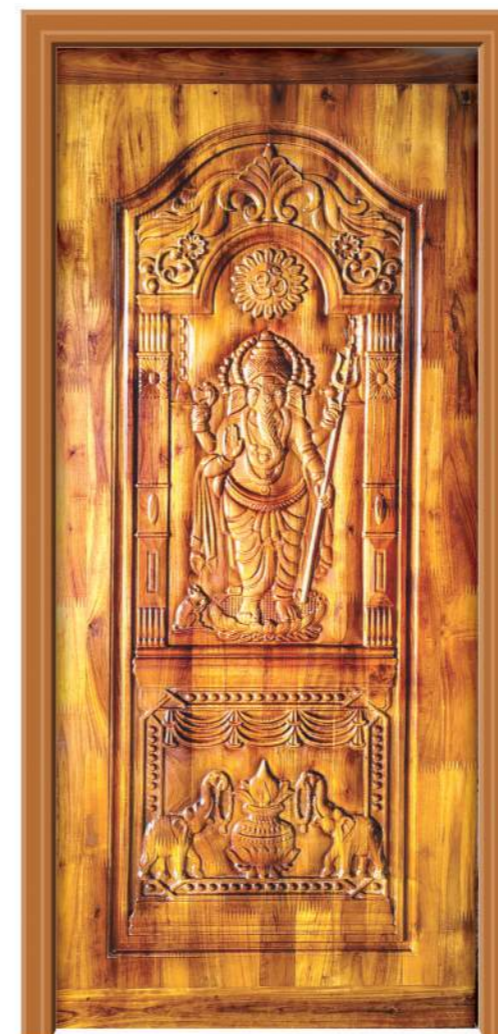

3D SOLIDWOOD DOOR

"Crafted From Premium Solid Acacia Wood, This Door Features Precise Finger - joint Construction For Exceptional Durability and Stability. Its Natural Strength and Beautiful Grain Offer A Timeless and Elegant Look. kiln-seasoned And Elegantly Polished, It Offers A Smooth, Refined Finish, Perfect for Adding Both Strength and Elegance To any Space."